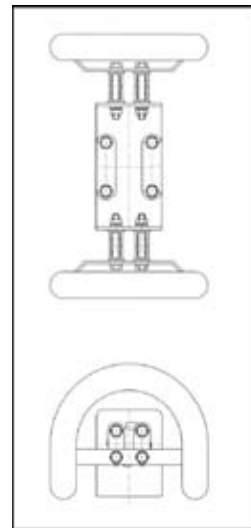

## 275kV 2000amps Connector Arrangements for Copper Busbar and Twin Copper Stranded Conductor — Ref PCSTD08

Rigid Connector Copper Busbar  
to 127/178 PCD

Expansion Connector Copper Busbar  
to 127/178 PCD

Rigid Connector to suit  
Twin Copper Stranded  
Conductor to 127/178 PCD

Tee Connector to suit  
Copper Busbar to  
Twin Copper Stranded  
Conductor

Lucy Switchgear  
Howland Road, Thame,  
Oxfordshire OX9 3UJ, United Kingdom