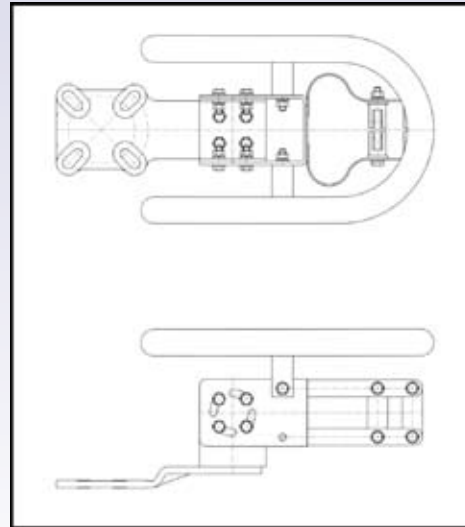

## 275kV 2000amps Connector Arrangements for Copper Busbar and Twin Copper Stranded Conductor — Ref PCSTD08

Rigid Connector Copper Busbar  
to 127/178 PCD

Expansion Connector Copper Busbar  
to 127/178 PCD

Rigid Connector to suit  
Twin Copper Stranded  
Conductor to 127/178 PCD

Tee Connector to suit  
Copper Busbar to  
Twin Copper Stranded  
Conductor

Lucy Switchgear  
Howland Road, Thame,  
Oxfordshire OX9 3UJ, United Kingdom