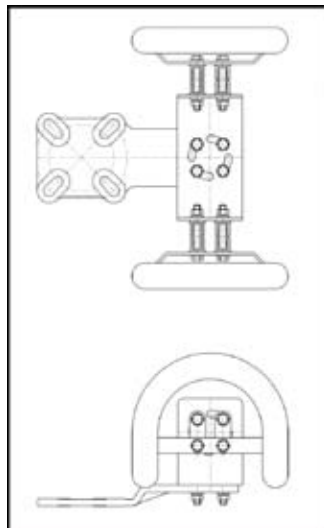

## 275kV 2000amps Connector Arrangements for Copper Busbar and Twin Copper Stranded Conductor — Ref PCSTD08

Rigid Connector Copper Busbar  
to 127/178 PCD

Expansion Connector Copper Busbar  
to 127/178 PCD

Rigid Connector to suit  
Twin Copper Stranded  
Conductor to 127/178 PCD

Tee Connector to suit  
Copper Busbar to  
Twin Copper Stranded  
Conductor

Lucy Switchgear  
Howland Road, Thame,  
Oxfordshire OX9 3UJ, United Kingdom