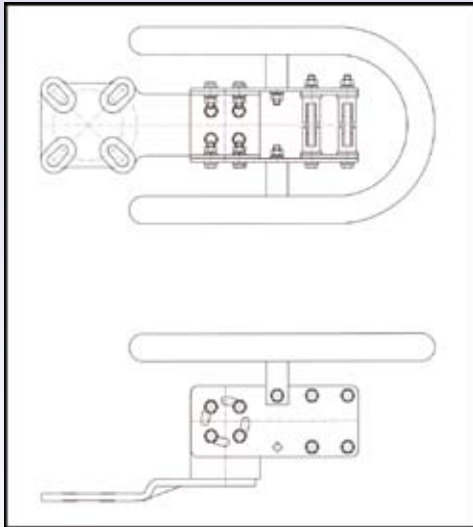

## 275kV 2000amps Connector Arrangements for Copper Busbar and Twin Copper Stranded Conductor — Ref PCSTD08

Rigid Connector Copper Busbar  
to 127/178 PCD

Expansion Connector Copper Busbar  
to 127/178 PCD

Rigid Connector to suit  
Twin Copper Stranded  
Conductor to 127/178 PCD

Tee Connector to suit  
Copper Busbar to  
Twin Copper Stranded  
Conductor

Lucy Switchgear  
Howland Road, Thame,  
Oxfordshire OX9 3UJ, United Kingdom